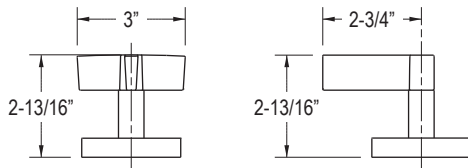

KALLISTA. ONE™ Hi-Spout Deck Mount Bath Set

FEATURES

- Brass Construction
- Bath or Deck Mount
- 7-3/4" Spout
- Quarter-turn Washerless Ceramic Disk Valves
- Completes the ONE™ Collection

CODES/STANDARDS APPLICABLE

Specified Model Meets or Exceeds the Following:

- ADA

P24403

Handle Options

P24403-CR

P24403-LV

SPECIFIED MODEL

Model	Description	Finishes			
P24403-CR	ONE™ Hi-Spout Deck Mount Bath Set, Cross Handles	<input type="checkbox"/> CP Polished Chrome	<input type="checkbox"/> AD Nickel Silver	<input type="checkbox"/> AG Brushed Nickel	<input type="checkbox"/> GN Gunmetal
P24403-LV	ONE™ Hi-Spout Deck Mount Bath Set, Lever Handles	<input type="checkbox"/> CP Polished Chrome	<input type="checkbox"/> AD Nickel Silver	<input type="checkbox"/> AG Brushed Nickel	<input type="checkbox"/> GN Gunmetal
Required Rough-in					
P19302-00	3/4" Ceramic High-Flow Valve System	<input type="checkbox"/> NA			