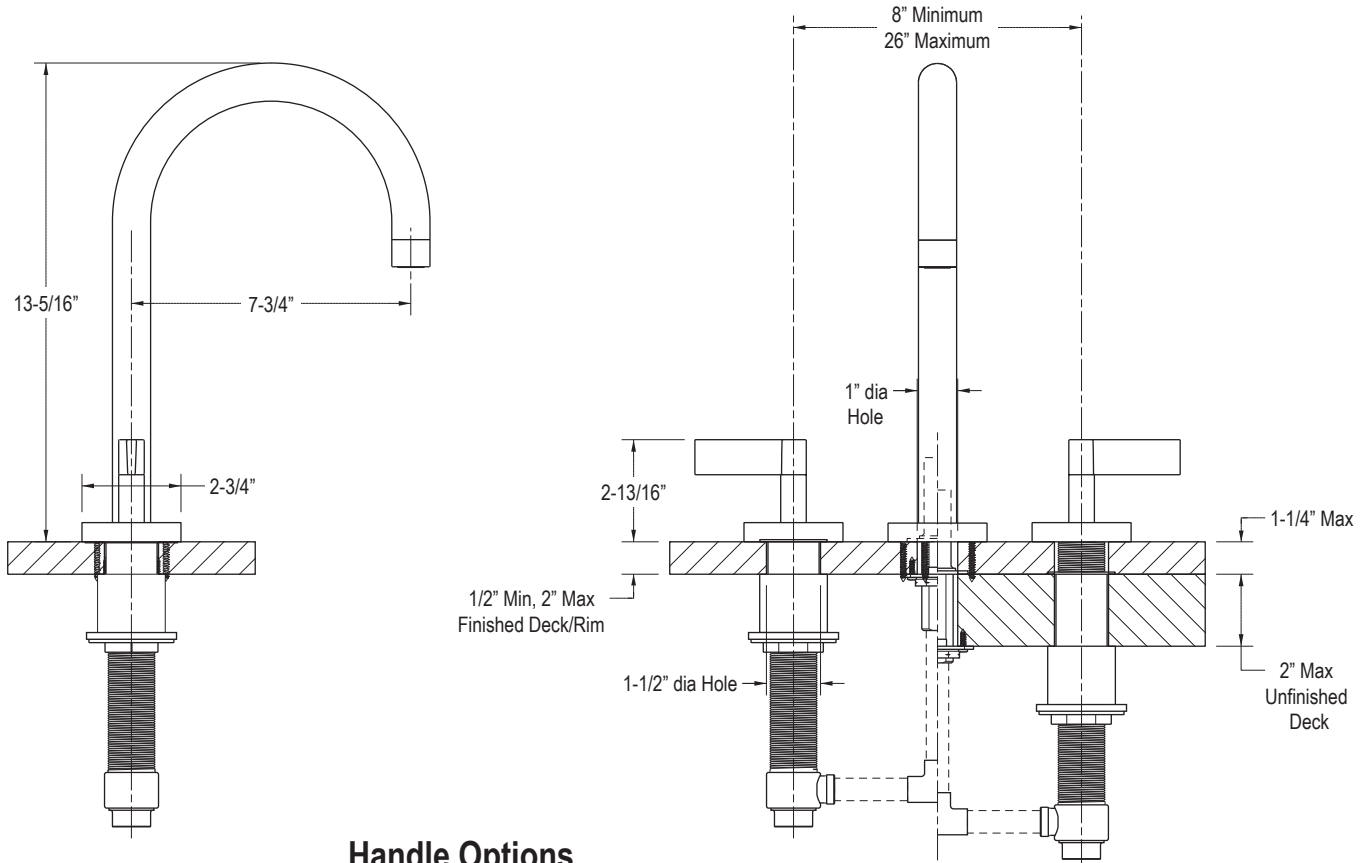

KALLISTA. ONE™ Hi-Spout Deck Mount Bath Set

FEATURES

- Brass Construction
- Bath or Deck Mount
- 7-3/4" Spout
- Quarter-turn Washerless Ceramic Disk Valves
- Completes the ONE™ Collection

CODES/STANDARDS APPLICABLE

Specified Model Meets or Exceeds the Following:

- ADA

P24403

Handle Options

P24403-CR

P24403-LV

SPECIFIED MODEL

Model	Description	Finishes			
P24403-CR	ONE™ Hi-Spout Deck Mount Bath Set, Cross Handles	<input type="checkbox"/> CP Polished Chrome	<input type="checkbox"/> AD Nickel Silver	<input type="checkbox"/> AG Brushed Nickel	<input type="checkbox"/> GN Gunmetal
P24403-LV	ONE™ Hi-Spout Deck Mount Bath Set, Lever Handles	<input type="checkbox"/> CP Polished Chrome	<input type="checkbox"/> AD Nickel Silver	<input type="checkbox"/> AG Brushed Nickel	<input type="checkbox"/> GN Gunmetal
Required Rough-in					
P19302-00	3/4" Ceramic High-Flow Valve System	<input type="checkbox"/> NA			